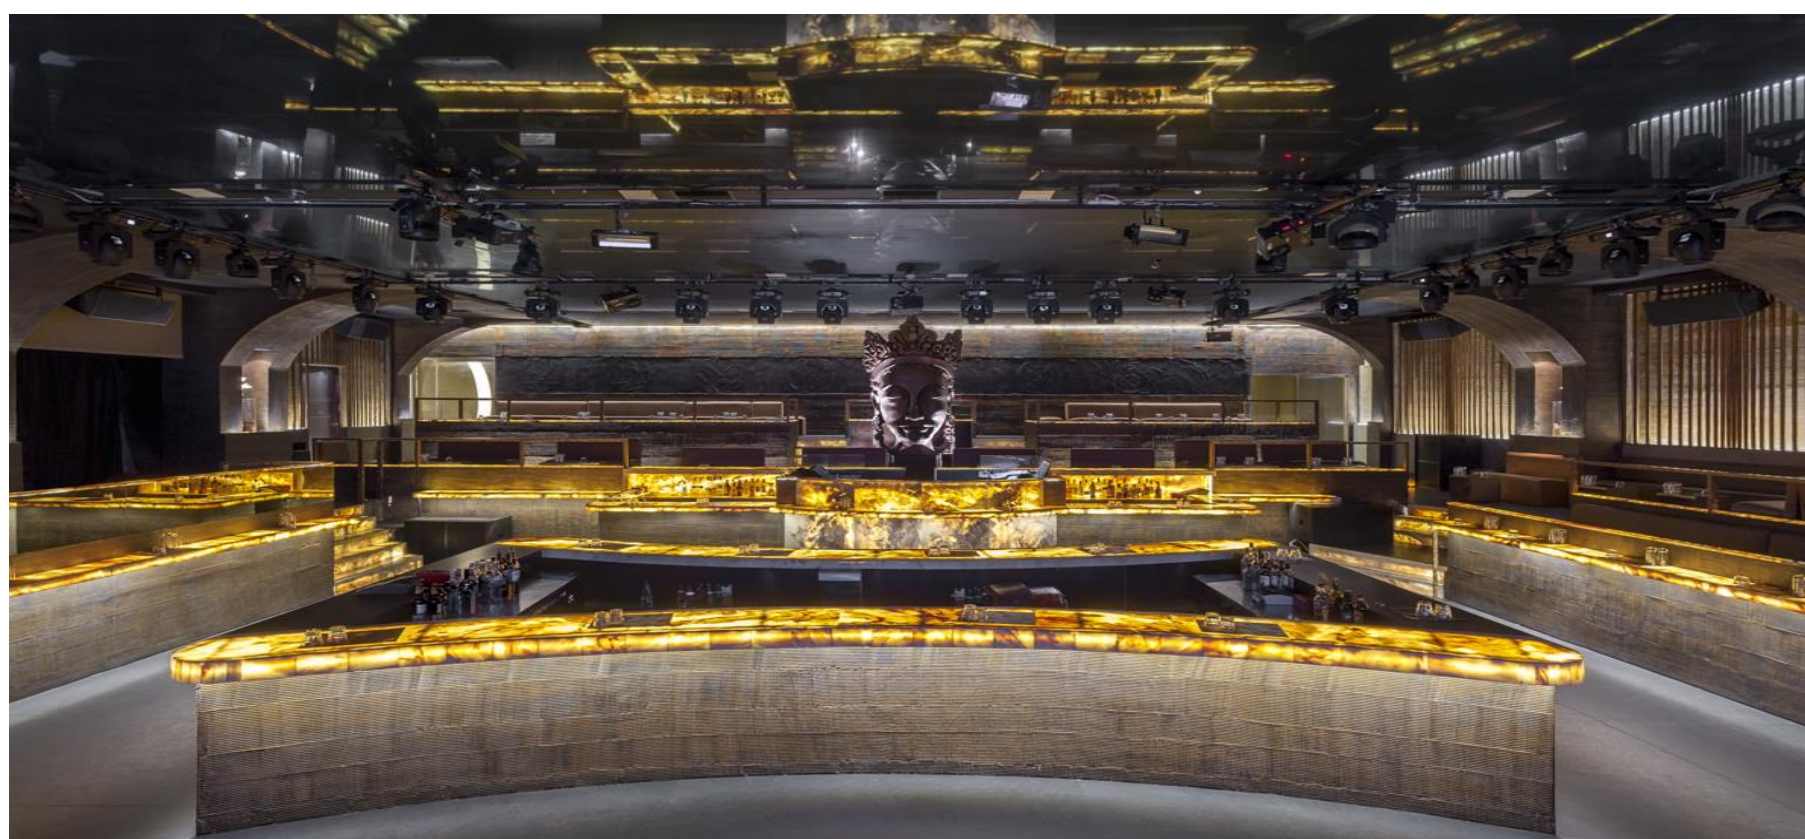

## STRETCH CEILINGS OUR LATEST PROJECTS TOKYO THEATRE

STRETCH CEILING SYSTEM provides interior design solutions that gives you the ability to design third dimensional shapes, reflective mirror surfaces and illuminated modules using led lighting on ceilings and walls. Photo printing is also possible on all membrane textures such as glossy, matt, satin, transparent and metallic, leaving amazing breath-taking aesthetic results. It can be installed directly to any basic ceiling to either decrease the height or using reflective membranes to create a plasmatic depth and height to an extremely low ceiling. The installation process is clean, quick and easy maintenance.