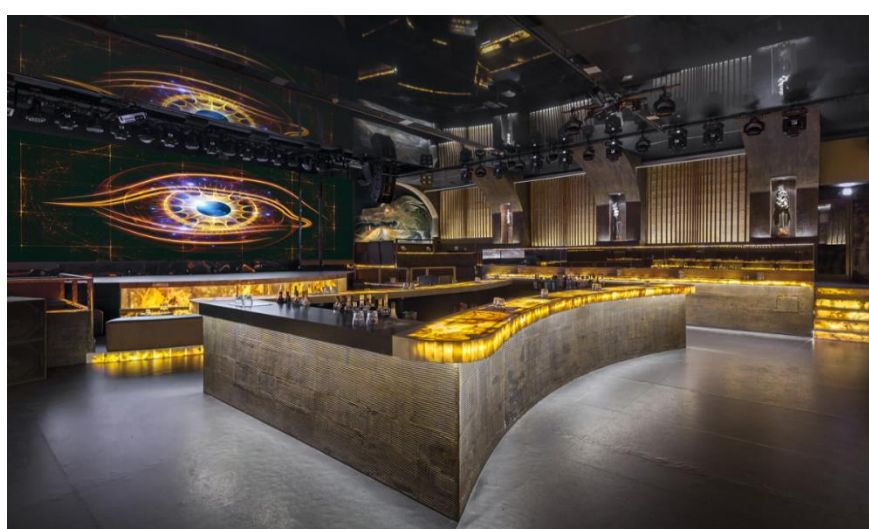

## STRETCH CEILINGS OUR LATEST PROJECTS TOKYO THEATRE

STRETCH CEILING SYSTEM provides interior design solutions that gives you the ability to design third dimensional shapes, reflective mirror surfaces and illuminated modules using led lighting on ceilings and walls. Photo printing is also possible on all membrane textures such as glossy, matt, satin, transparent and metallic, leaving amazing breath-taking aesthetic results. It can be installed directly to any basic ceiling to either decrease the height or using reflective membranes to create a plasmatic depth and height to an extremely low ceiling. The installation process is clean, quick and easy maintenance.