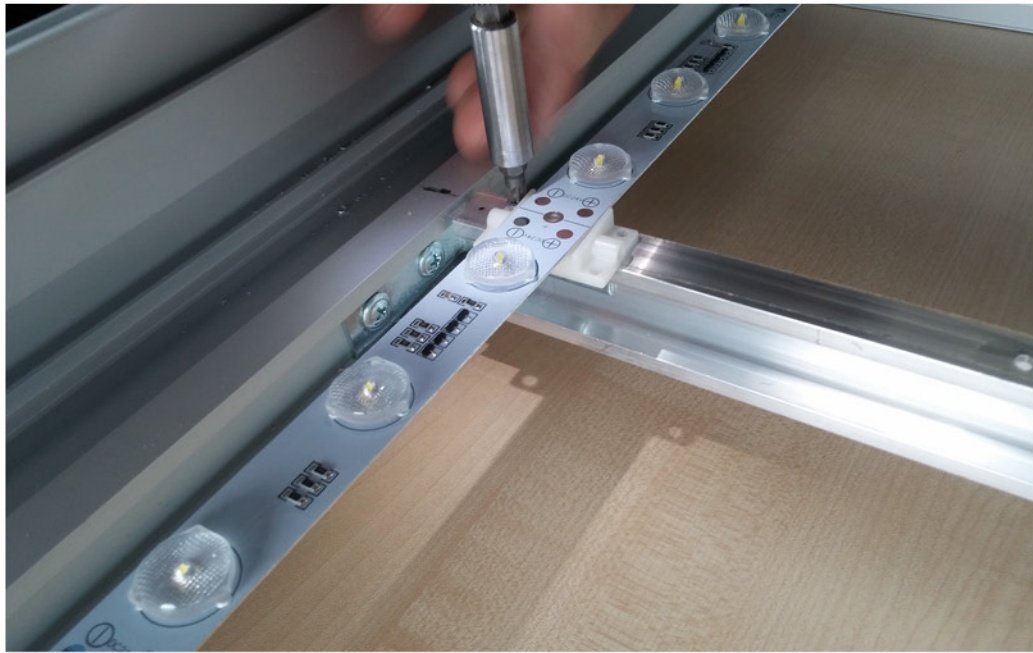

Specially designed strip enables to achieve uniform backlighting, especially effective for creating of light modules and luminous lamps.

Lenght of the strip 980mm, white light classification – 6500K, output power 6,7W/unit, luminous flux 1050 LM/unit with dimmable function.

LR25 (LED strip + 2 plastic clips)

Can be purchased as individually as also in following kits: (power supply is not included to the kit)

LR26	W200-24V-5-29-100x150
LR27	W300-24V-5-44-100x220
LR28	W200-24V-10-29-100x300
LR29	W300-24V-10-44-100x440
LR30	W200-24V-12-29-100x350
LR31	W300-24V-12-44-100x530
LR32	W200-24V-15-29-100x440
LR33	W300-24V-15-44-100x660

How to read article code?

You can find all technical information from the code of the article, for example:

All leds strips have parallel connection which allows to achieve the same lighting of all strips.